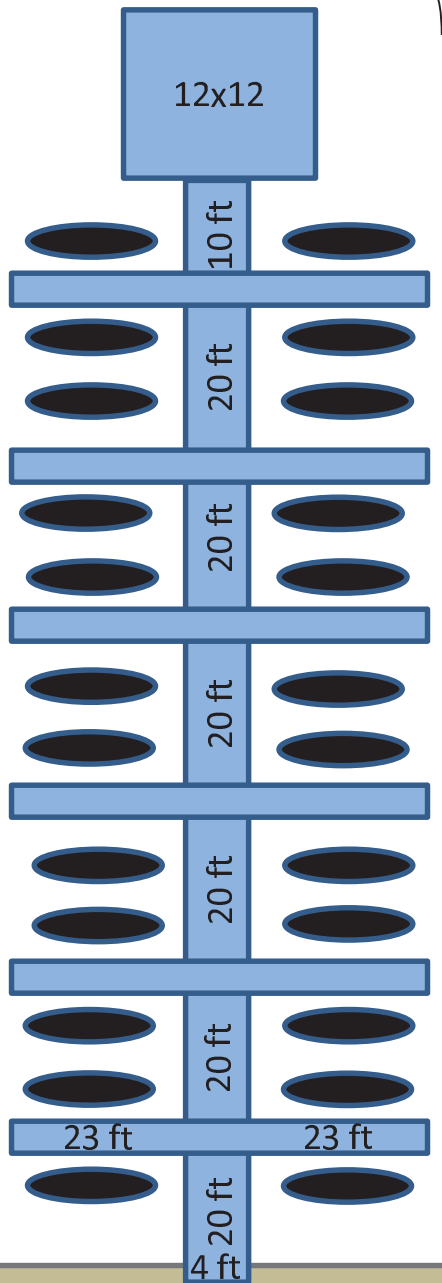

24 slips & 50 ft wide

Lake

Lake

154 ft long

10 ft from east side property line

2 ft

150 ft of Shoreline on the 2nd Trail EFAC Easement

4 ft